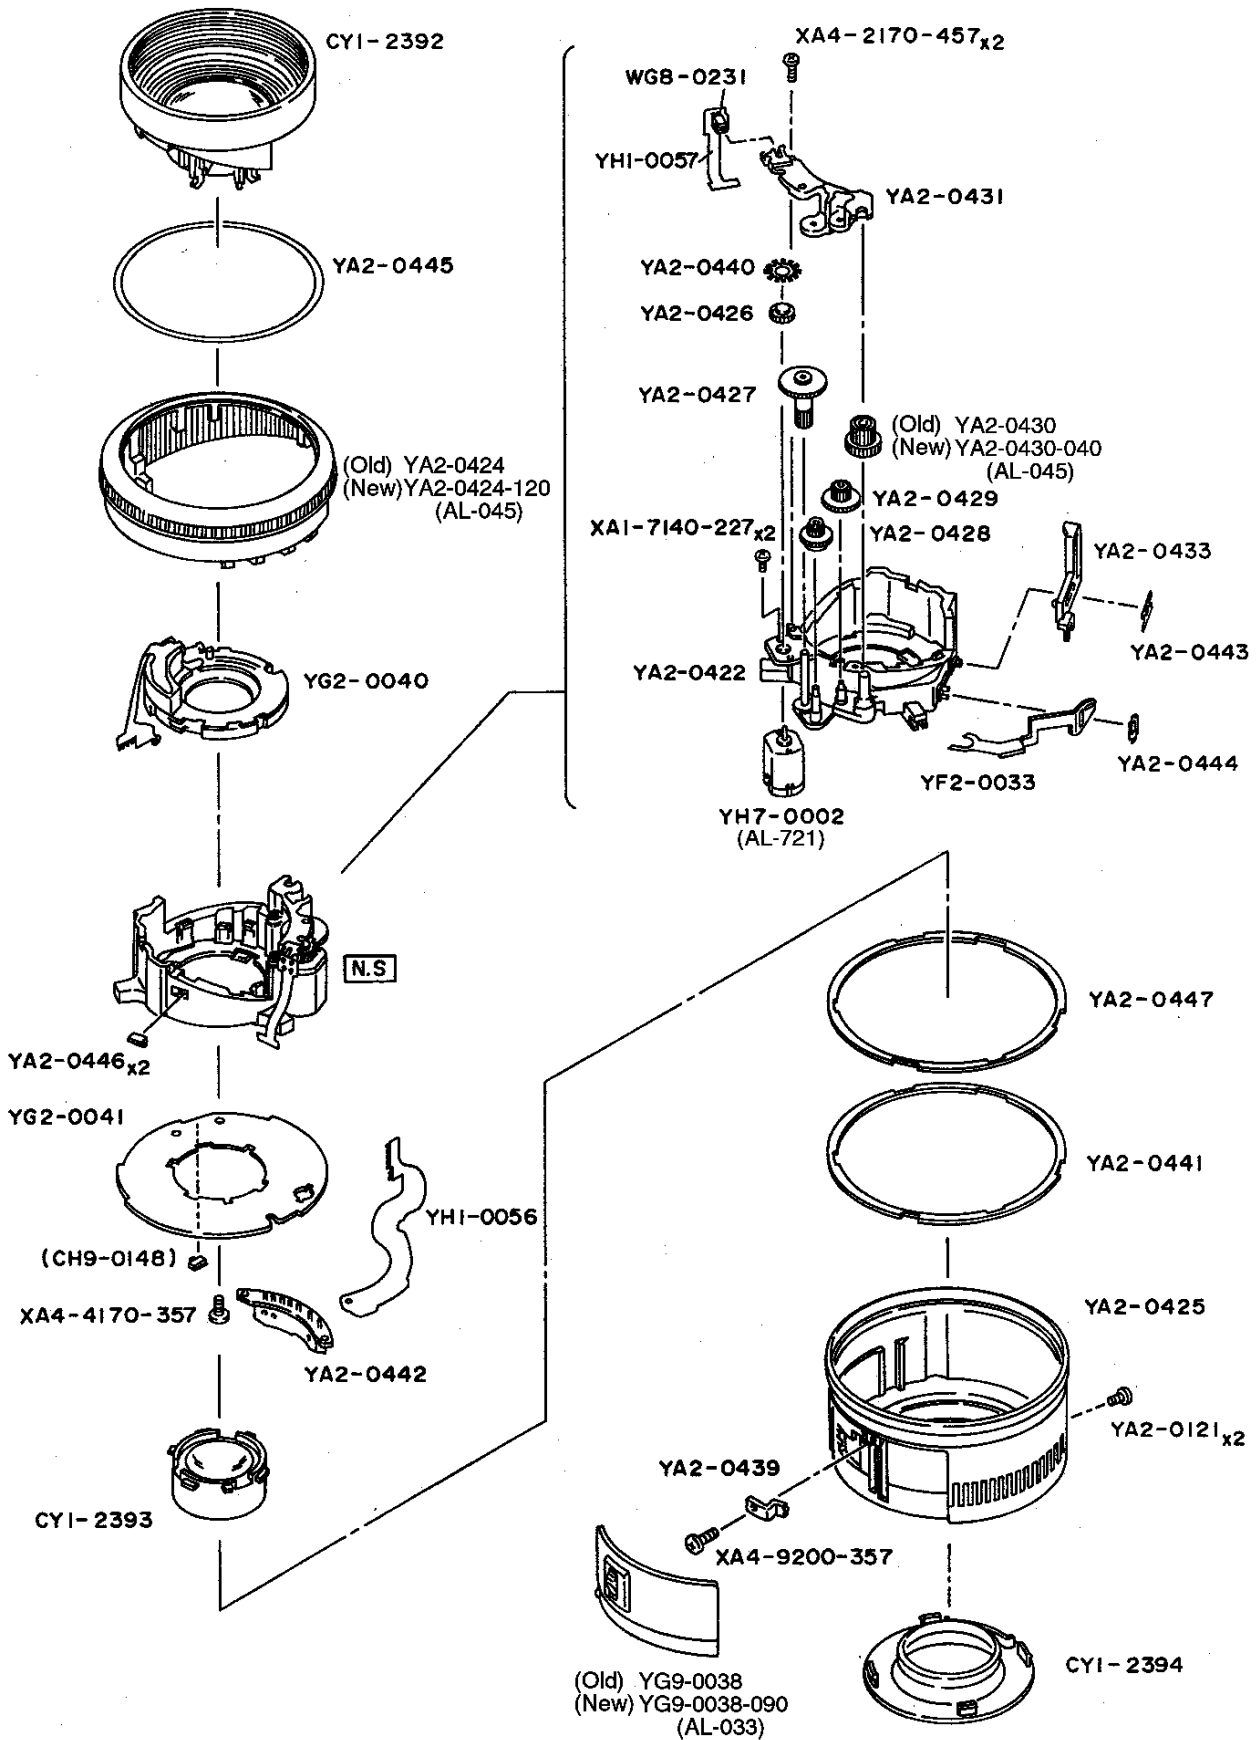

**EF 50mm 1:1.8 II**  
**REF.NO.C21-6241**

# CANON LENS EF50mm 1:1.8 II

# PARTS LIST

REF.No.C21-6241

NEW	PART.NO.	CLASS	QTY	DESCRIPTION	PAGE
	CH9-0148-000	E	1	SWITCH, SLIDE	
	CY1-2392-000	D	1	FRONT LENS ASS'Y	
	CY1-2393-000	D	1	REAR LENS ASS'Y	
	CY1-2394-000	D	1	COVER, BACK	
	WG8-0231-000	E	1	PHOTO INTERRUPTER	
	XA1-7140-227		2	SCREW, CROSS-RECESS, PH	
	XA4-2170-457		2	SCREW, CROSS-RECESS, PH	
	XA4-4170-357		1	SCREW, CROSS-RECESS, PH	
	XA4-9200-357		1	SCREW, CROSS-RECESS, PH	
	YA2-0121-000		2	SCREW, SLOTTED, FFH	
	YA2-0422-000	E	1	BARRLE, MAIN	
	YA2-0424-000	E	1	RING, MANUAL FOCUSING (OLD)	
	YA2-0424-120	E	1	RING, MANUAL FOCUSING (NEW)	
	YA2-0425-000	D	1	BODY	
	YA2-0426-000	E	1	GEAR, 1	
	YA2-0427-000	E	1	GEAR, 2	
	YA2-0428-000	E	1	GEAR, 3	
	YA2-0429-000	E	1	GEAR, 4	
	YA2-0430-000	E	1	GEAR, 5 (OLD)	
	YA2-0430-040	E	1	GEAR, 5 (NEW)	
	YA2-0431-000	E	1	HOLDER, GEAR	
	YA2-0433-000	E	1	CLUTCH	
	YA2-0439-000	E	1	STOPPER, FOCUSING	
	YA2-0440-000	E	1	PLATE, PULSE	
	YA2-0441-000	E	1	RING, REINFORCEMENT	
	YA2-0442-000	D	1	CONTACT ASS'Y	
	YA2-0443-000	D	1	NUT	
	YA2-0444-000	D	1	NUT	
	YA2-0445-000	E	1	WASHER, DUST SHIELD	
	YA2-0446-000	D	2	SPACER	
	YA2-0447-000	E	1	RING, REINFORCEMENT	
	YF2-0033-000	E	1	CLUTCH	
	YG2-0040-000	D	1	POWER DIAPHRAGM UNIT	
	YG2-0041-000	D	1	MAIN CBA	
	YG9-0038-000	D	1	PANEL, A-M SWITCH (OLD)	
	YG9-0038-090	D	1	SWITCH PANEL UNIT (NEW)	
	YH1-0056-000	D	1	FLEX, MOUNT	
	YH1-0057-000	E	1	FLEX, CONNECTING	
	YH7-0002-000	E	1	MOTOR, FOCUSING	