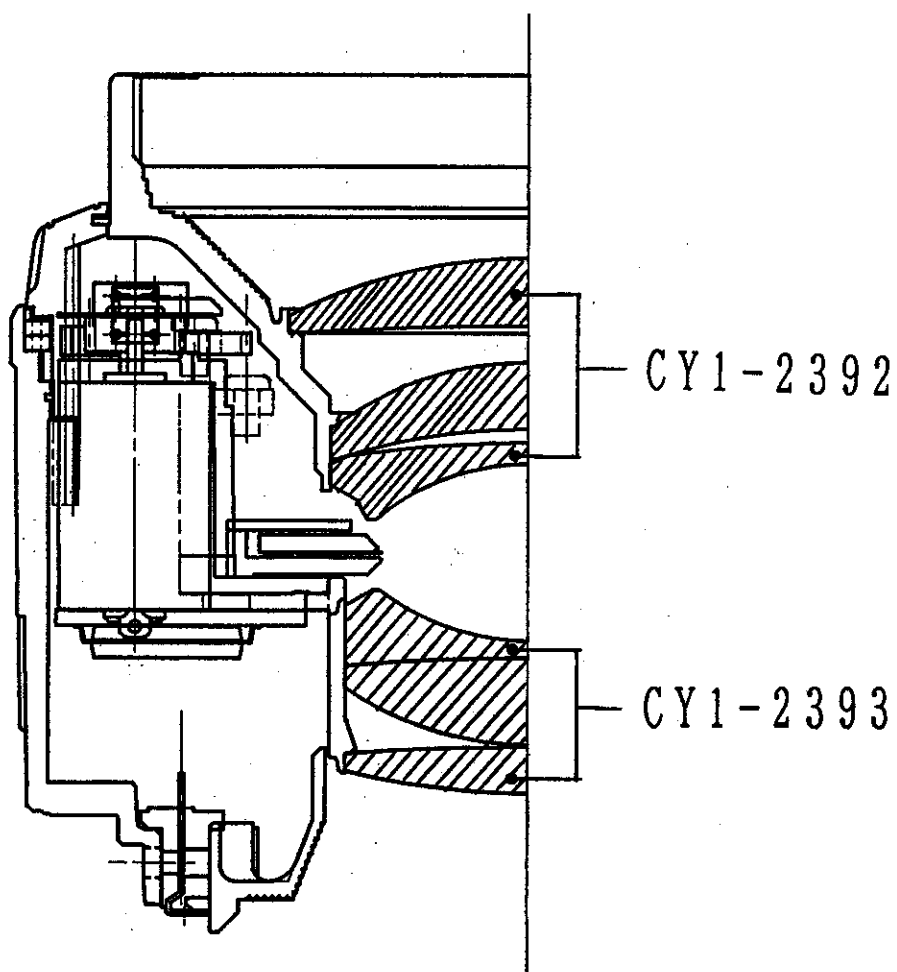

CANON LENS EF50mm 1:1.8II

REF. NO. C21-6241

ATTENTION: these documentations are published only for purpose of study and search, they are not published for purpose of profit, all the rights and relative copyrights are of the respective owners. Free documentation not to sell.